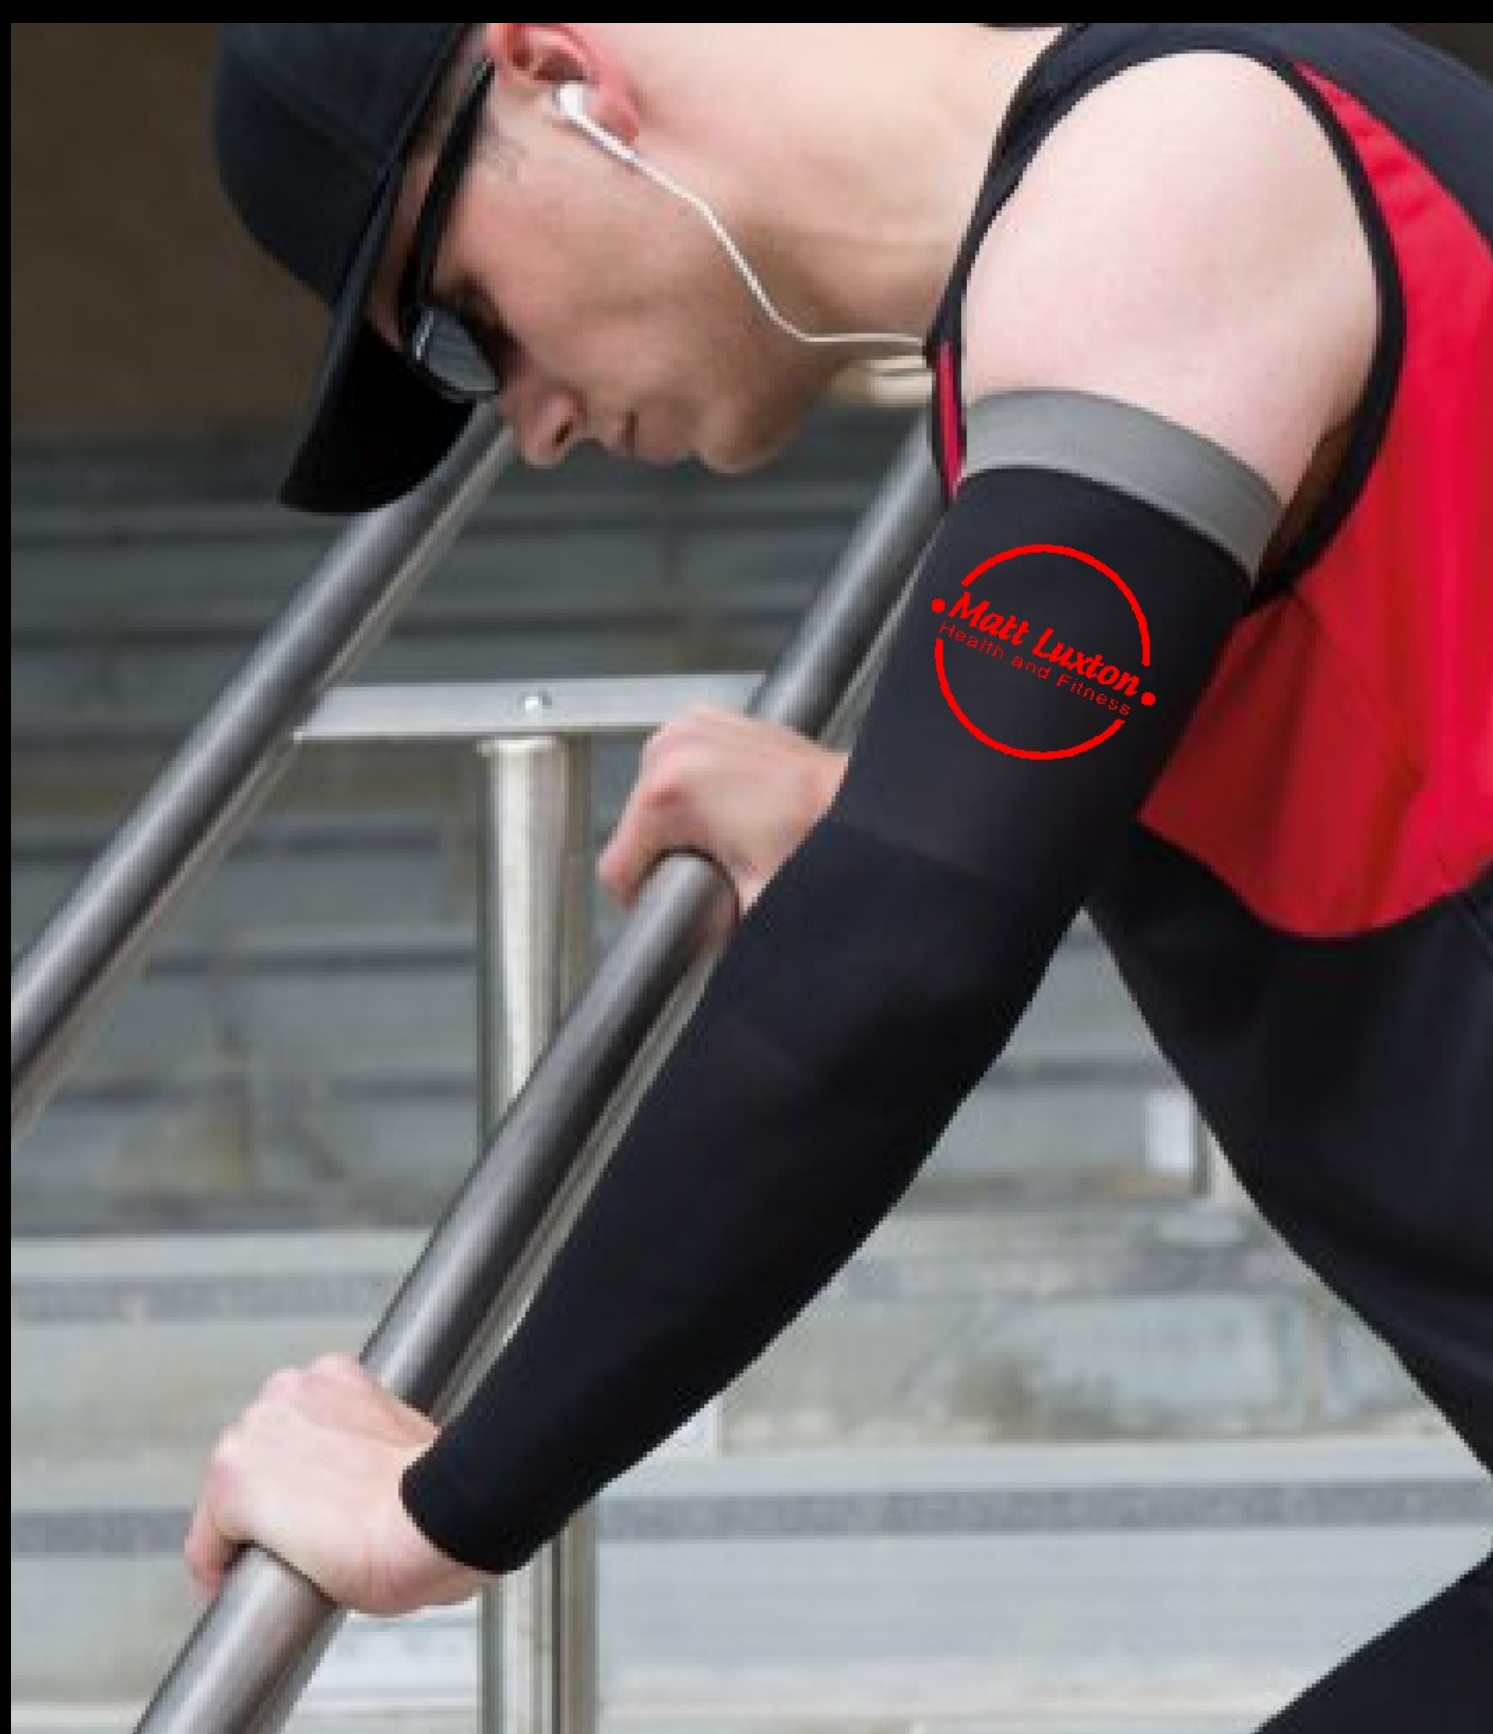

Matt Luxton Health and Fitness Base layer:
£32.50

Matt Luxton Health and Fitness Training Top:
£45

<http://www.mattluxtonhealthandfitness.com/>

Matt Luxton Health and Fitness
Calf Sleeve
£18

Matt Luxton Health and Fitness
Arm Sleeve
£18